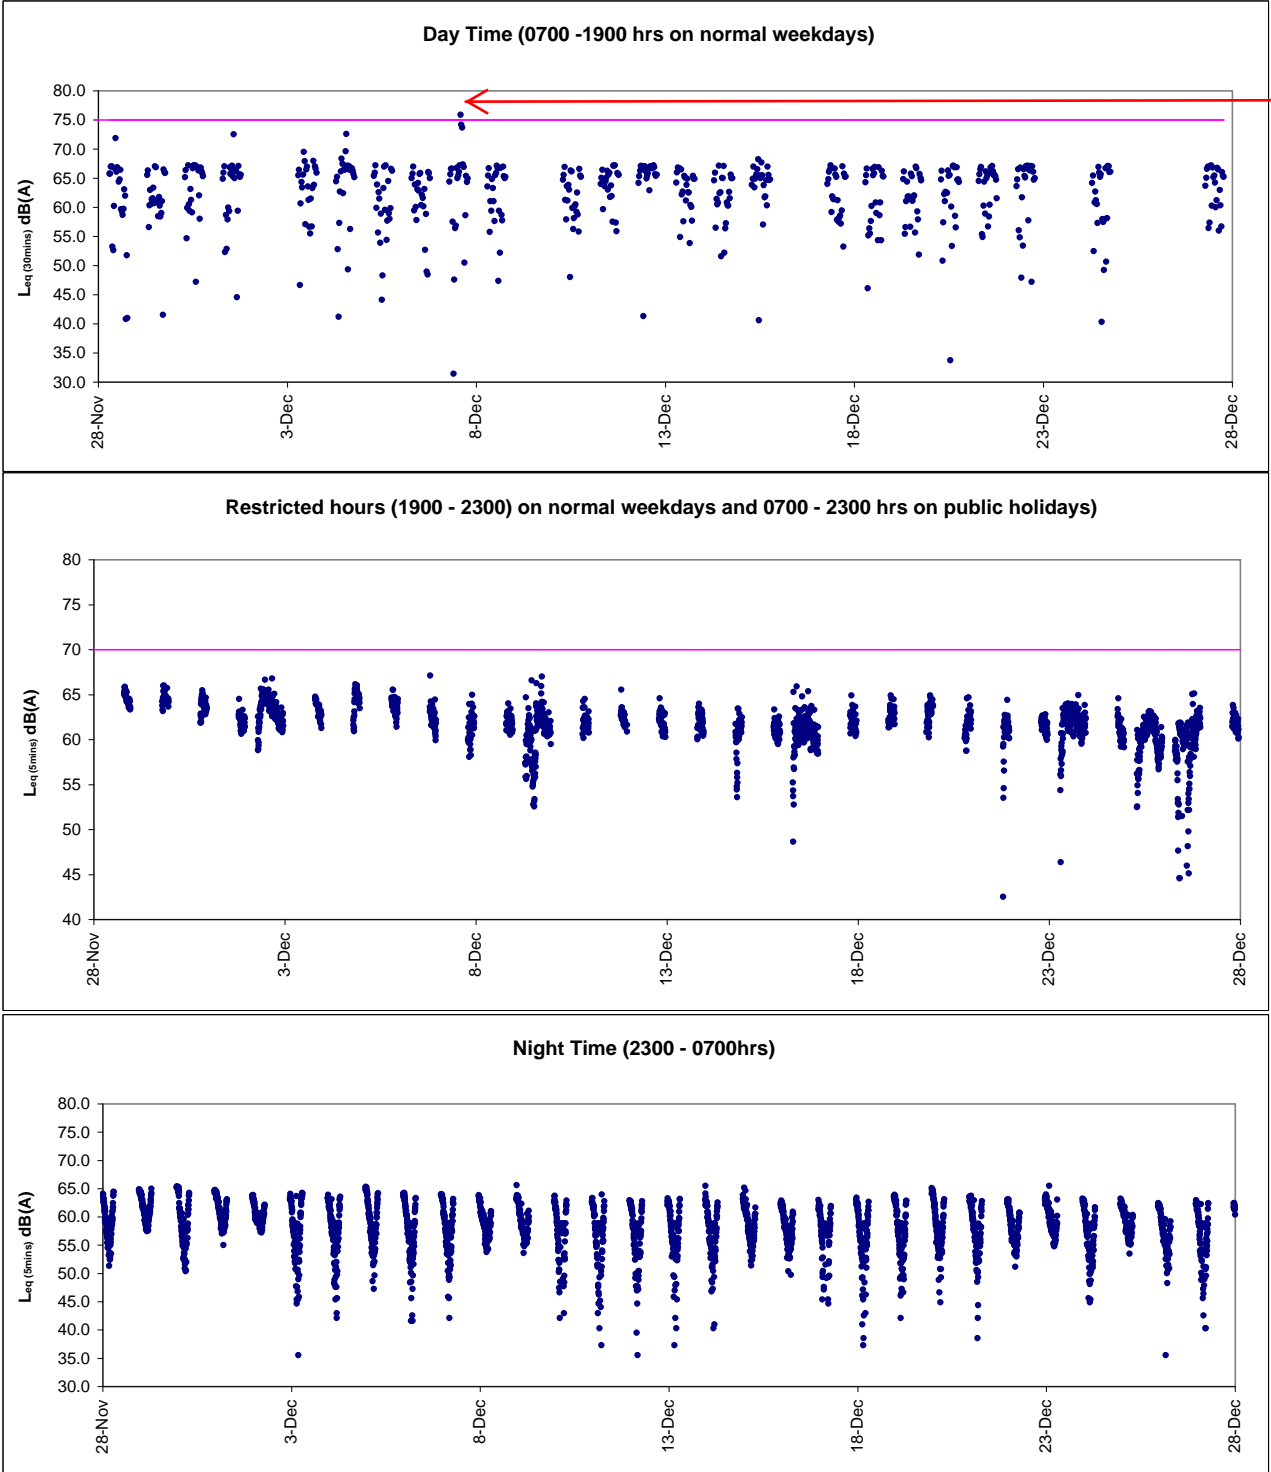

Graphic Presentation of Real Time Noise Monitoring Result (RTN2a- Hong Kong Electric Centre)

After checking with contractor HY/2009 19, no noisy construction activities were conducted during monitoring. Exceedance was considered to be contributed by the non CWB construction activities at the construction site next to Hong Kong Electric Centre